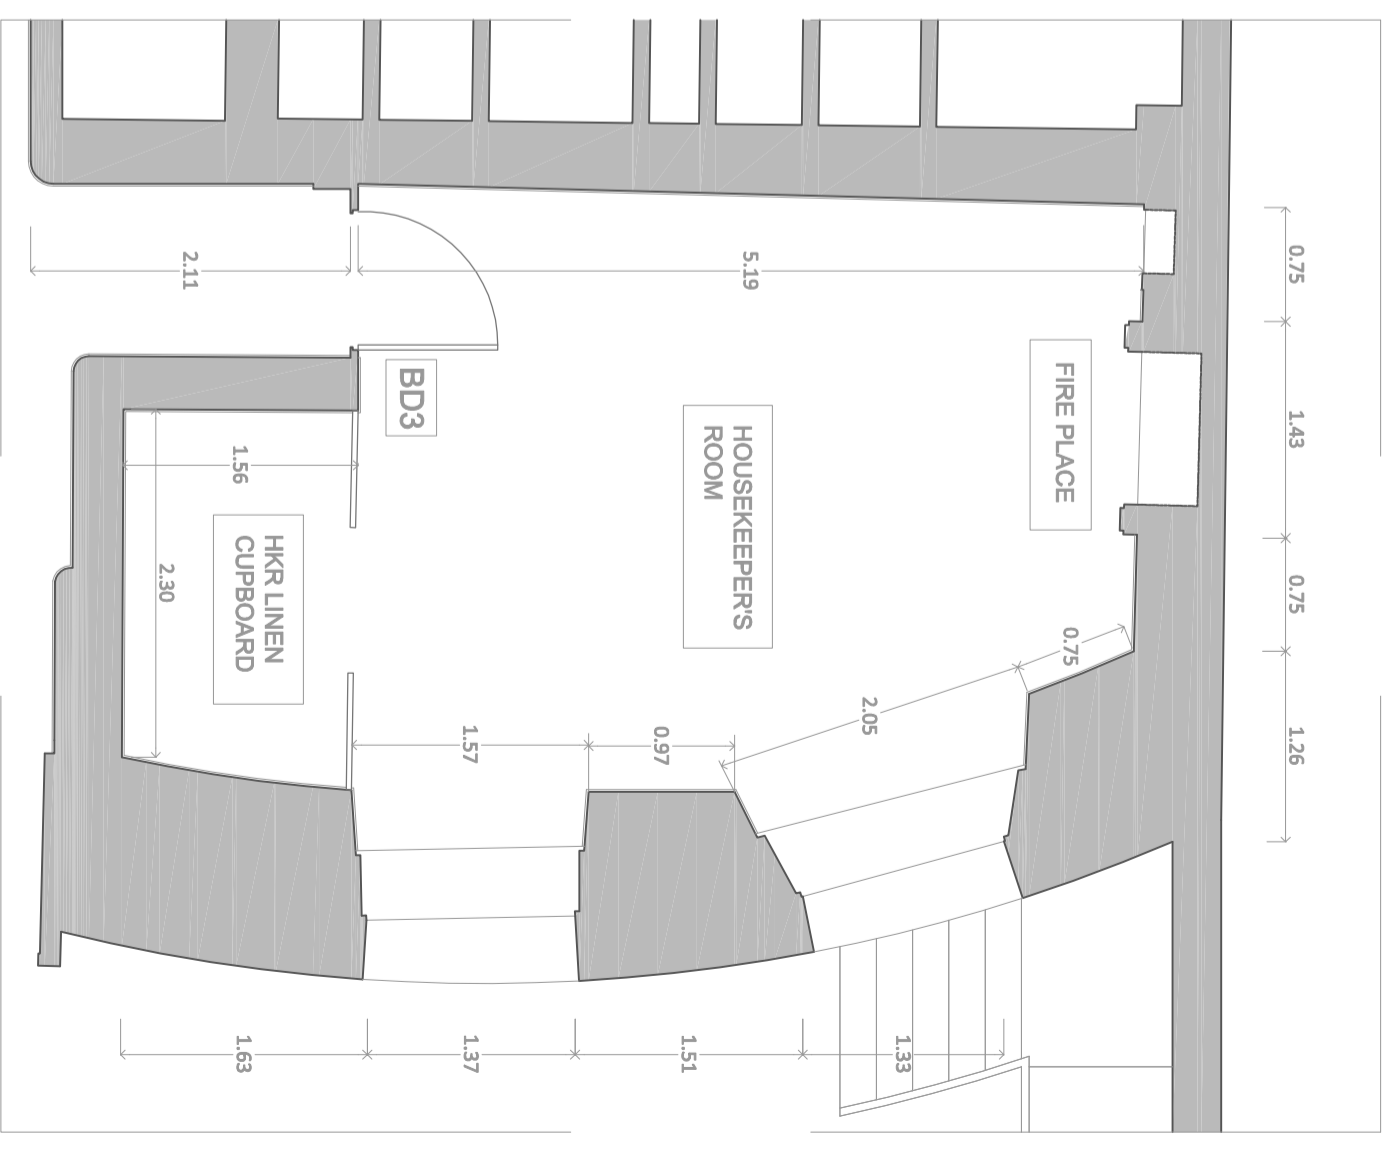

Housekeeper's Room. Elevations. 1:50 (meters)

Housekeeper's room. Floorplan. 1:50 (meters)

		Scale:	1:50
		Designers:	Francisco Montes
Client:	Phil Blume	File Name:	Housekeeper's Room. Basement No.10
		Drawing Number:	003
		Date:	1 June 2017